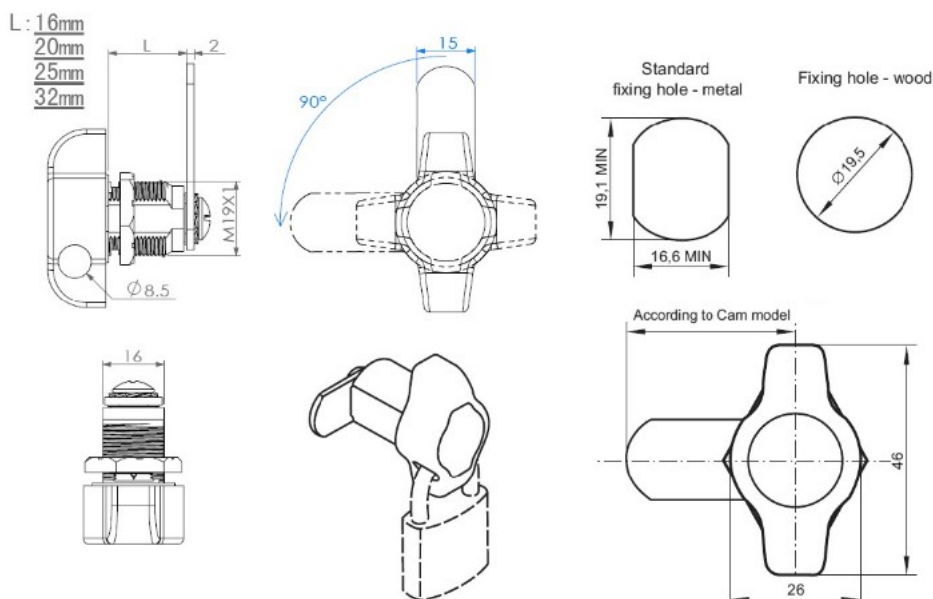

PRODUCT SHEET

Description:

Padlockable Cam Lock #300R, 90DG, $\varnothing 19 \times 32$ mm, Black, Cam A04, Straight C/E: 40 mm, NO Anti Rotating Plate, F/Shackle Size, $\varnothing 5$ - to 7 mm - min.16mm Width

Item number:

14.04.589-4

Units	Box	Carton	HS Code	Barcode
Pcs.	15	150	8301300000	
				5704866517348

SISO A/S

Mileparken 11
DK-2740 Skovlunde
Denmark
VAT: 24786013

Phone +45 45 830 900

www.siso.dk
siso@siso.dk

Danske Bank
Nytorv Branch
Copenhagen
SWIFT: DABADKKK

Account no.
4180 3112 112936
IBAN Account
DK7230003112112936